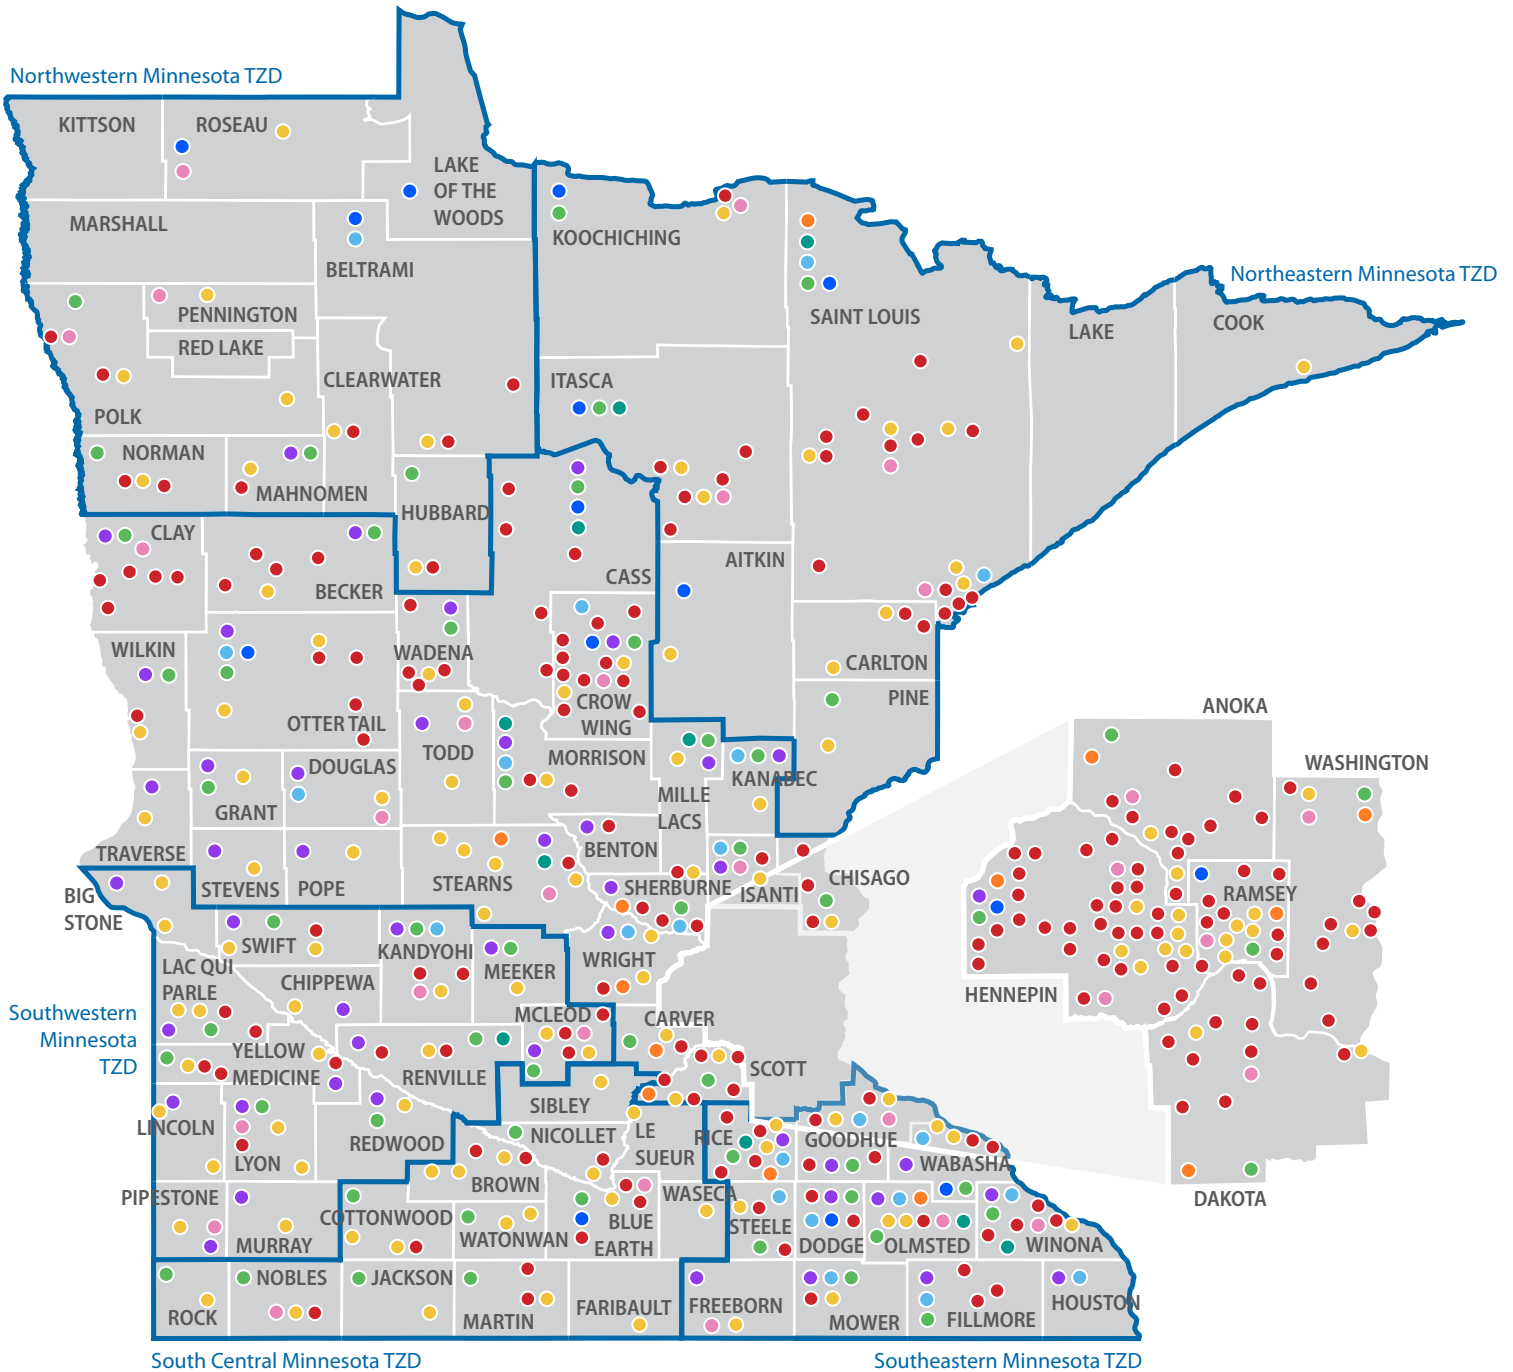

# Local Minnesota Traffic Safety Programs

- Designated Trauma Hospital
- Motorcycle Training Locations
- 13 Deadliest Counties for Impaired Driving
- DWI/Drug Courts
- TZD Enforcement City Grantees
- Top Ten Rural Seat Belt Counties
- Completed County Road Safety Plan
- TZD Enforcement County Grantees
- TZD Safe Roads Grantees