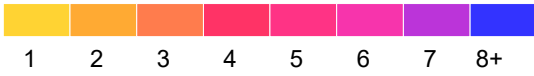

Sibley County

Fatal and Serious Injury Crashes, 2015-2019

2019 data preliminary: March 9, 2020.

Each hexagon is 1.0 mile across, encompassing approximately 416 acres.