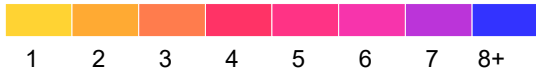

Roseau County

Fatal and Serious Injury Crashes, 2015-2019

2019 data preliminary: March 9, 2020.

Each hexagon is 1.0 mile across, encompassing approximately 416 acres.