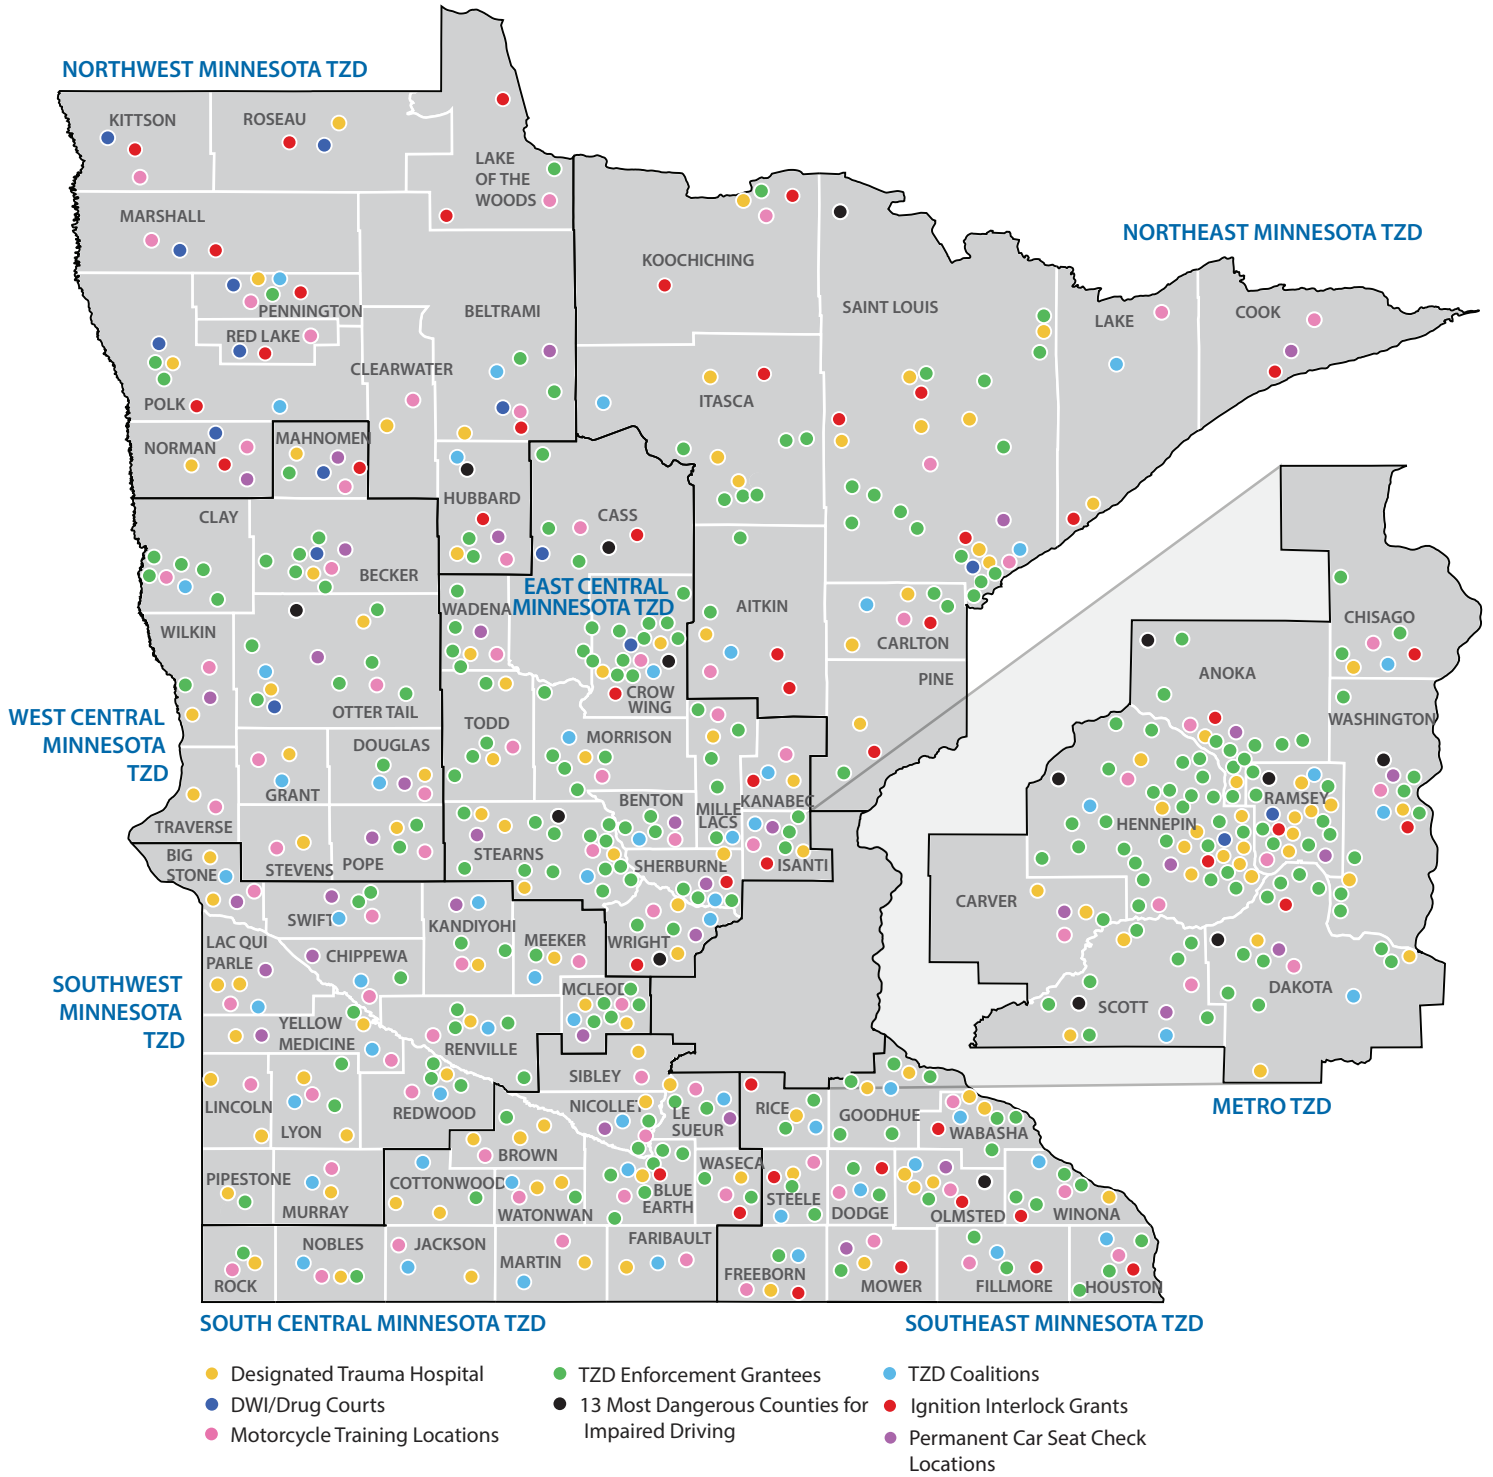

# Local Minnesota Traffic Safety Initiatives

[www.MinnesotaTZD.org/initiatives](http://www.MinnesotaTZD.org/initiatives)